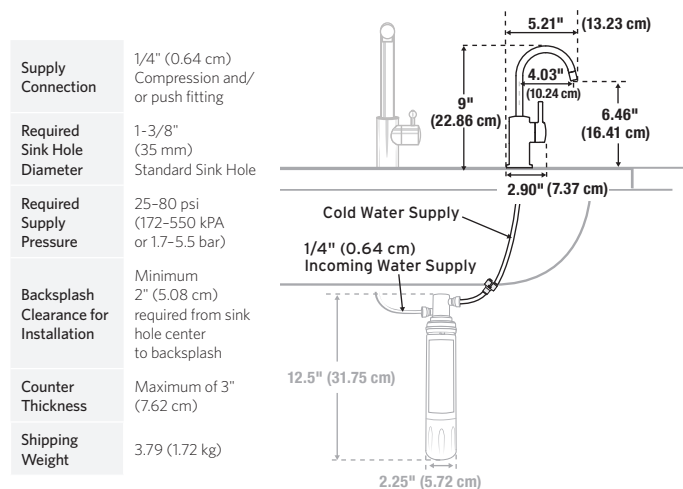

MODERN 3010

Cold Water Faucet FC3010

FEATURES:

- Cold faucet - dispenses drinking water
- For use with InSinkErator filtration system and CWT100 (both sold separately)
- Handle activates forward to avoid hitting backsplash
- Handle stays open for ease-of-use when filling glass or pitcher
- Spout swivels 360 for convenience

MATERIAL:

- Reverse osmosis certified and compatible per NSF/ANSI 58
- Lead-free certified and tested per NSF 61, Section 9
- Solid brass construction
- Corrosion resistant ceramic disc valve

FINISHES:

Chrome • Stainless Steel • Matte Black • Brushed Bronze

WARRANTY:

We Come To You® 5-Year In-Home Limited Warranty.
Covers parts and labor.

The complete InSinkErator warranty is included in the Care & Use booklet with each unit.

CERTIFICATIONS:

NSF/ANSI 372 • NSF/ANSI 58 • UPC Certified
ADA Compliant • NSF/ANSI/CAN 61 Q ≤ 1

USA: 1.800.558.5700 www.insinkerator.com
CA: 1.800.561.1700 www.insinkerator.ca

InSinkErator may make improvements and/or changes in the specifications at any time, in its sole discretion, without notice or obligation and further reserves the right to change or discontinue models.

®/TM © 2023 InSinkErator. All rights reserved.