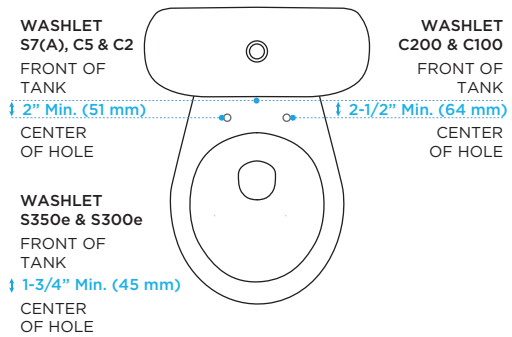

ICON GUIDE

TOILET

- 
1G
1.0 GPF
1G toilets use the power of gravity to provide the most efficient flush in the industry.
- 
WATER SAVING
Water efficient toilets designed with 1.28 gallons per flush or less.
- 
**DYNAMAX
TORNADO FLUSH®**
DYNAMAX indicates a high performance, high-efficiency, powerful flushing technology that uses only 1.28 or 0.9 GPF. It features 2.5" trapway and better line carry.
- 
TORNADO FLUSH®
TORNADO FLUSH features a state-of-the-art, hole-free rim design that offers dual-nozzle bowl cleansing, creating a centrifugal rinsing action that cleans the bowl more efficiently.
- 
CEFIONTECT®
CEFIONTECT glaze prevents visible and invisible waste from sticking to ceramic surfaces, leading to the use of less chemicals and water to clean.
- 
U
UNIVERSAL HEIGHT
Universal Height indicates toilets that allow for a more comfortable position across a wide range of users.
- 
SD
SKIRTED DESIGN
The trapway is concealed by smooth porcelain, making the toilet easier to clean.

ELONGATED FRONT WASHLET

1. Elongated seats approximately 18-1/2 inches (470 mm) from mounting holes to front of bowl.

2. Minimum of 2 inches (50 mm) from front face of tank to the center of mounting holes.

3. Approximately 5-1/2 inches (140 mm) from the centers of the seat mounting holes.

4. Minimum of 8 inches (203 mm) of open space from center of toilet to edge of flat bowl surface.

ROUND FRONT WASHLET

1. Round seats approximately 16-1/2 inches (420 mm) from mounting holes to front of bowl.