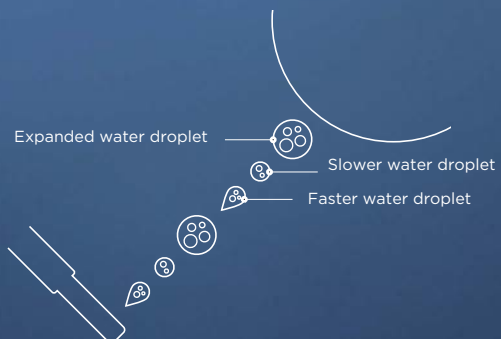

REAR SPRAY

REAR SOFT SPRAY

FRONT SPRAY

WIDE FRONT SPRAY

CLEANSING FUNCTIONS

WITH THE TOUCH OF A BUTTON, A WAND EXTENDS FROM UNDER THE SEAT FOR SOOTHING WARM-WATER CLEANSING.

How WASHLET® works

AIR-IN WONDER-WAVE® technology is the precise, pleasant, air rich stream that keeps you clean. As water is fired at different speeds, small droplets collide with larger ones, combining and expanding as the droplets fill with more air. The injection of air enlarges water droplets around 30%.