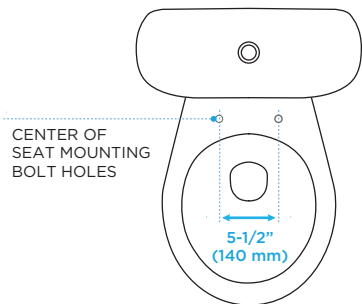

ROUND FRONT WASHLET

1. Round seats approximately 16-1/2 inches (420 mm) from mounting holes to front of bowl.

2. Minimum requirement for front face of tank to the center of mounting holes:
  S7(A), C2, & C5: 2" (51 mm)
  C100 & C200: 2-1/2" (64 mm)
  S350e & S300e: 1-3/4" (45 mm)

3. Approximately 5-1/2 inches (140 mm) from the centers of the seat mounting holes.