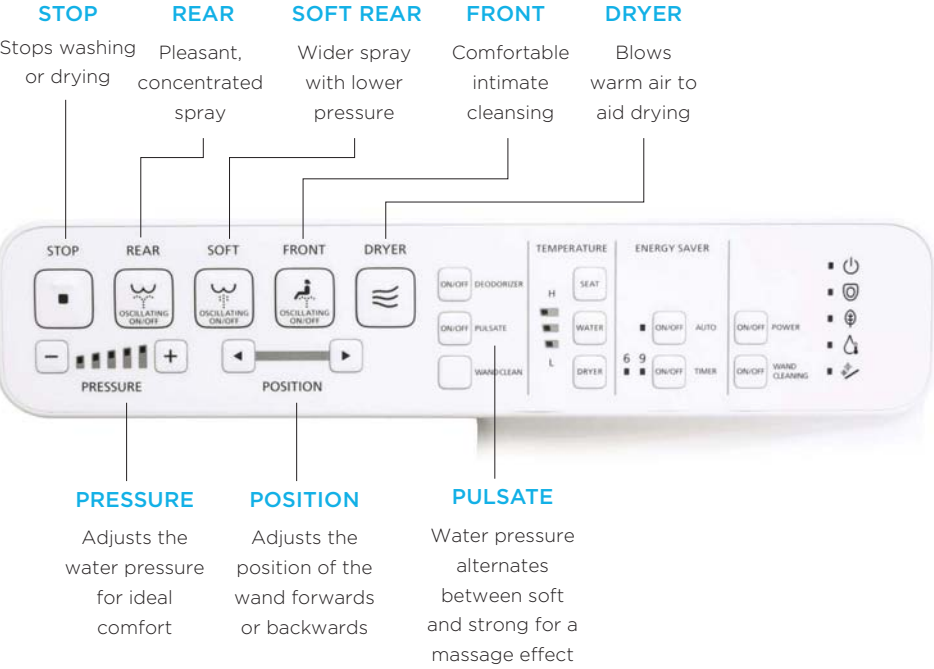

HOW THE REMOTE CONTROL WORKS

Easy and Convenient to Use.

WASHLET C2 model