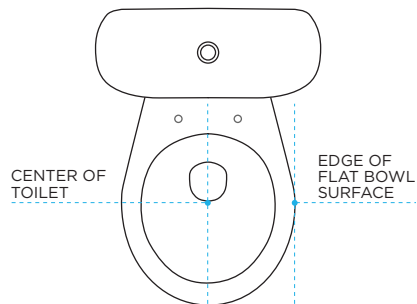

3. Approximately 5-1/2 inches (140 mm) from the centers of the seat mounting holes.