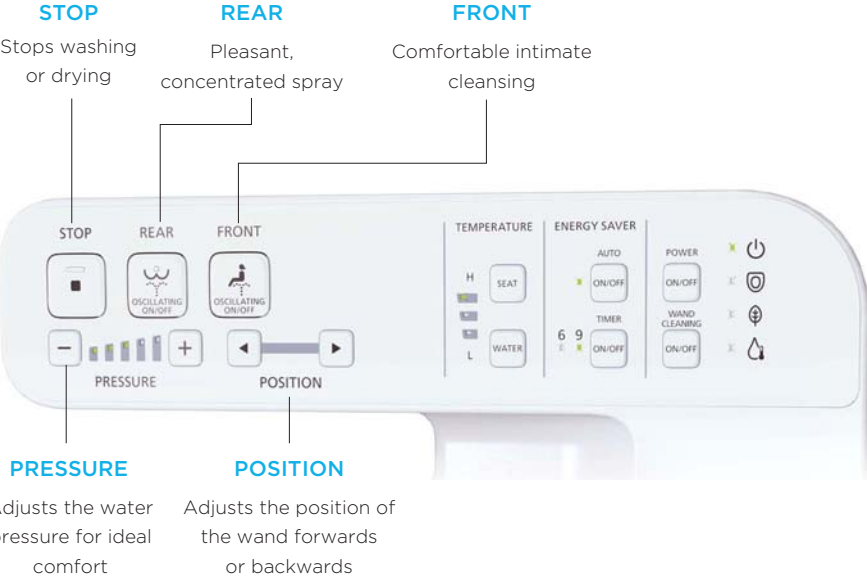

WASHLET A2 model